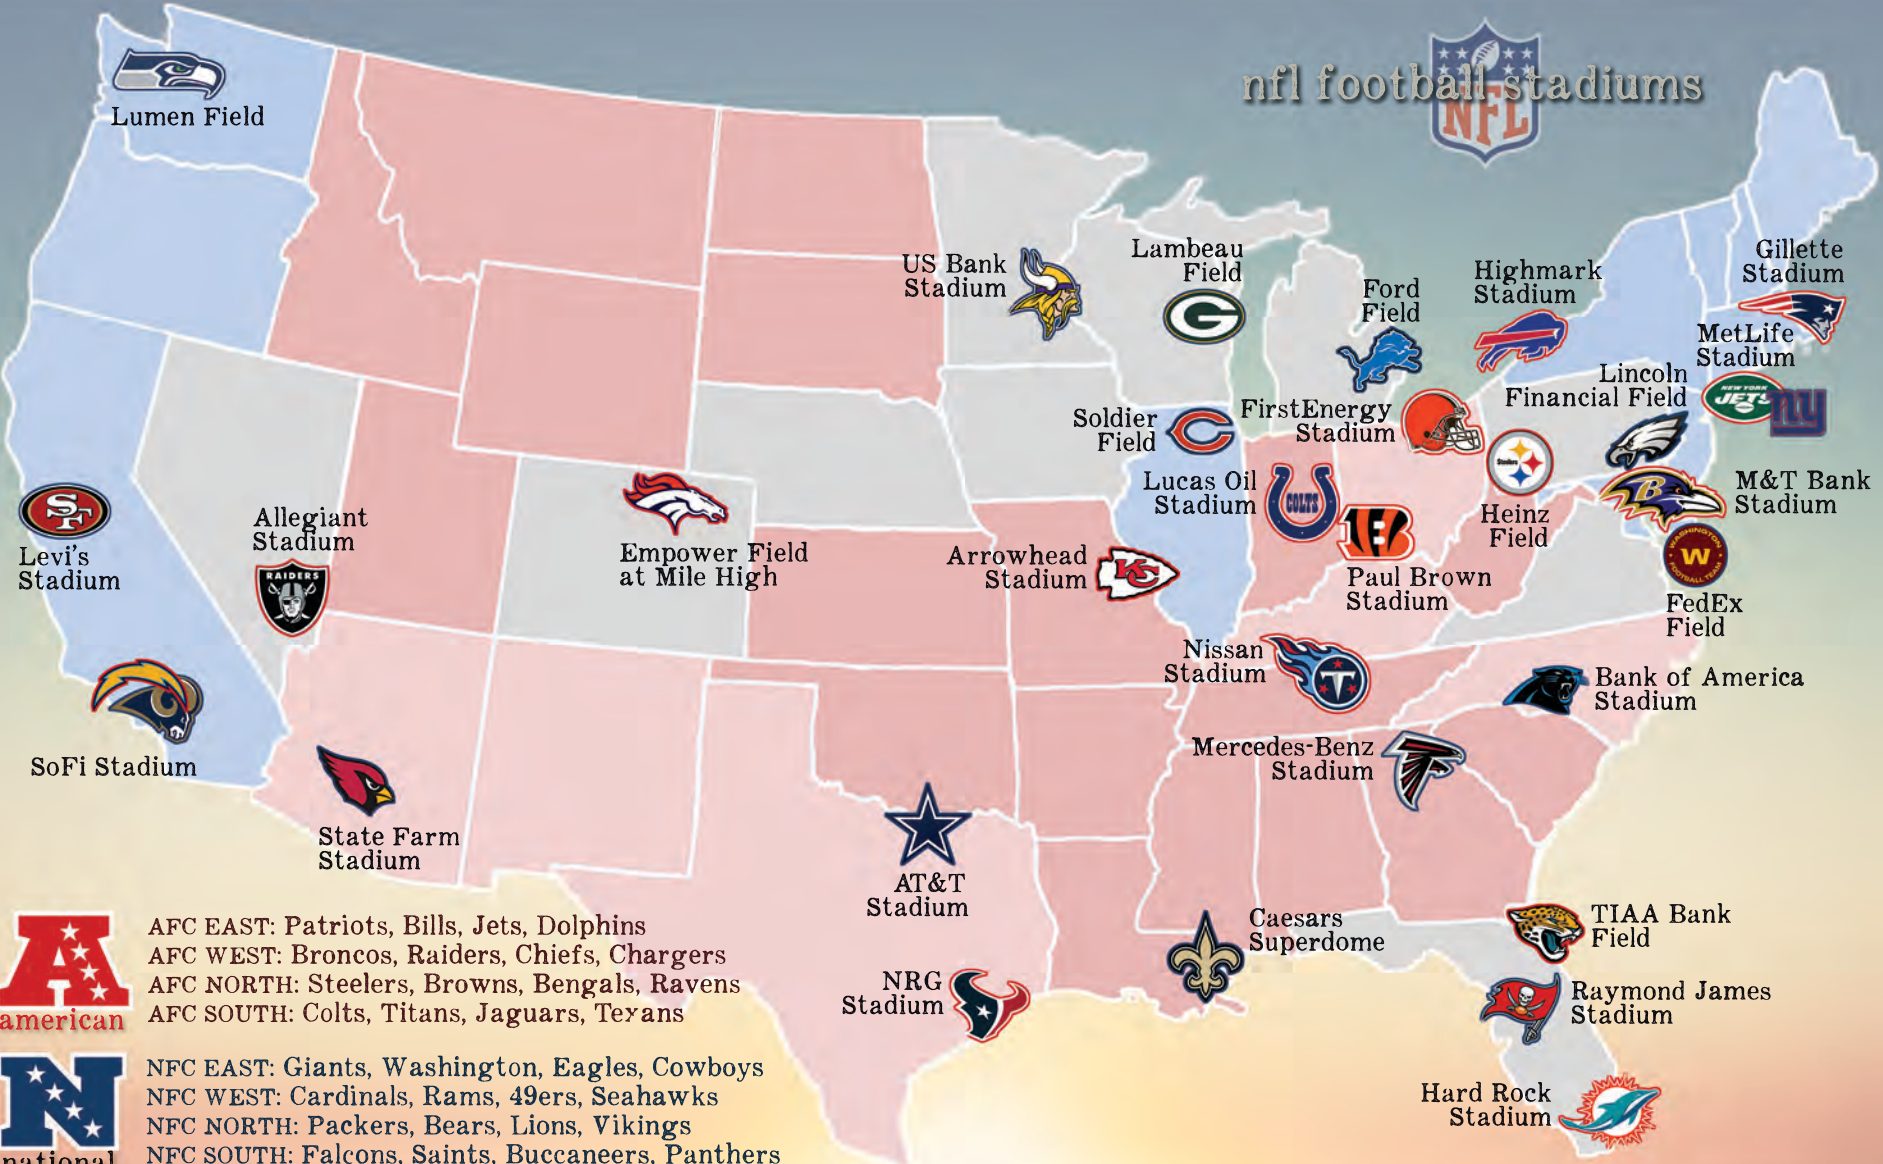

nfl football stadiums

AFC EAST: Patriots, Bills, Jets, Dolphins
AFC WEST: Broncos, Raiders, Chiefs, Chargers
AFC NORTH: Steelers, Browns, Bengals, Ravens
AFC SOUTH: Colts, Titans, Jaguars, Texans

NFC EAST: Giants, Washington, Eagles, Cowboys
NFC WEST: Cardinals, Rams, 49ers, Seahawks
NFC NORTH: Packers, Bears, Lions, Vikings
NFC SOUTH: Falcons, Saints, Buccaneers, Panthers